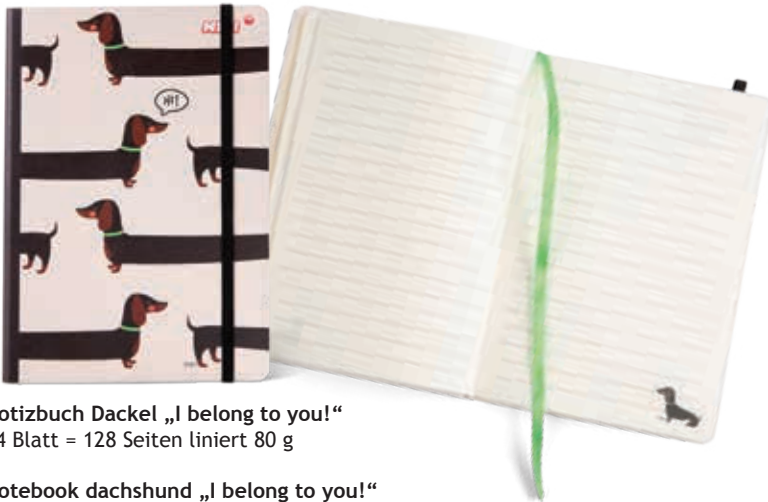

Notizbuch Dackel „I belong to you!“
64 Blatt = 128 Seiten liniert 80 g

Notebook dachshund „I belong to you!“
64 sheets = 128 pages ruled 80 g

DIN A5 | 49824 | 8,99 €* | 6